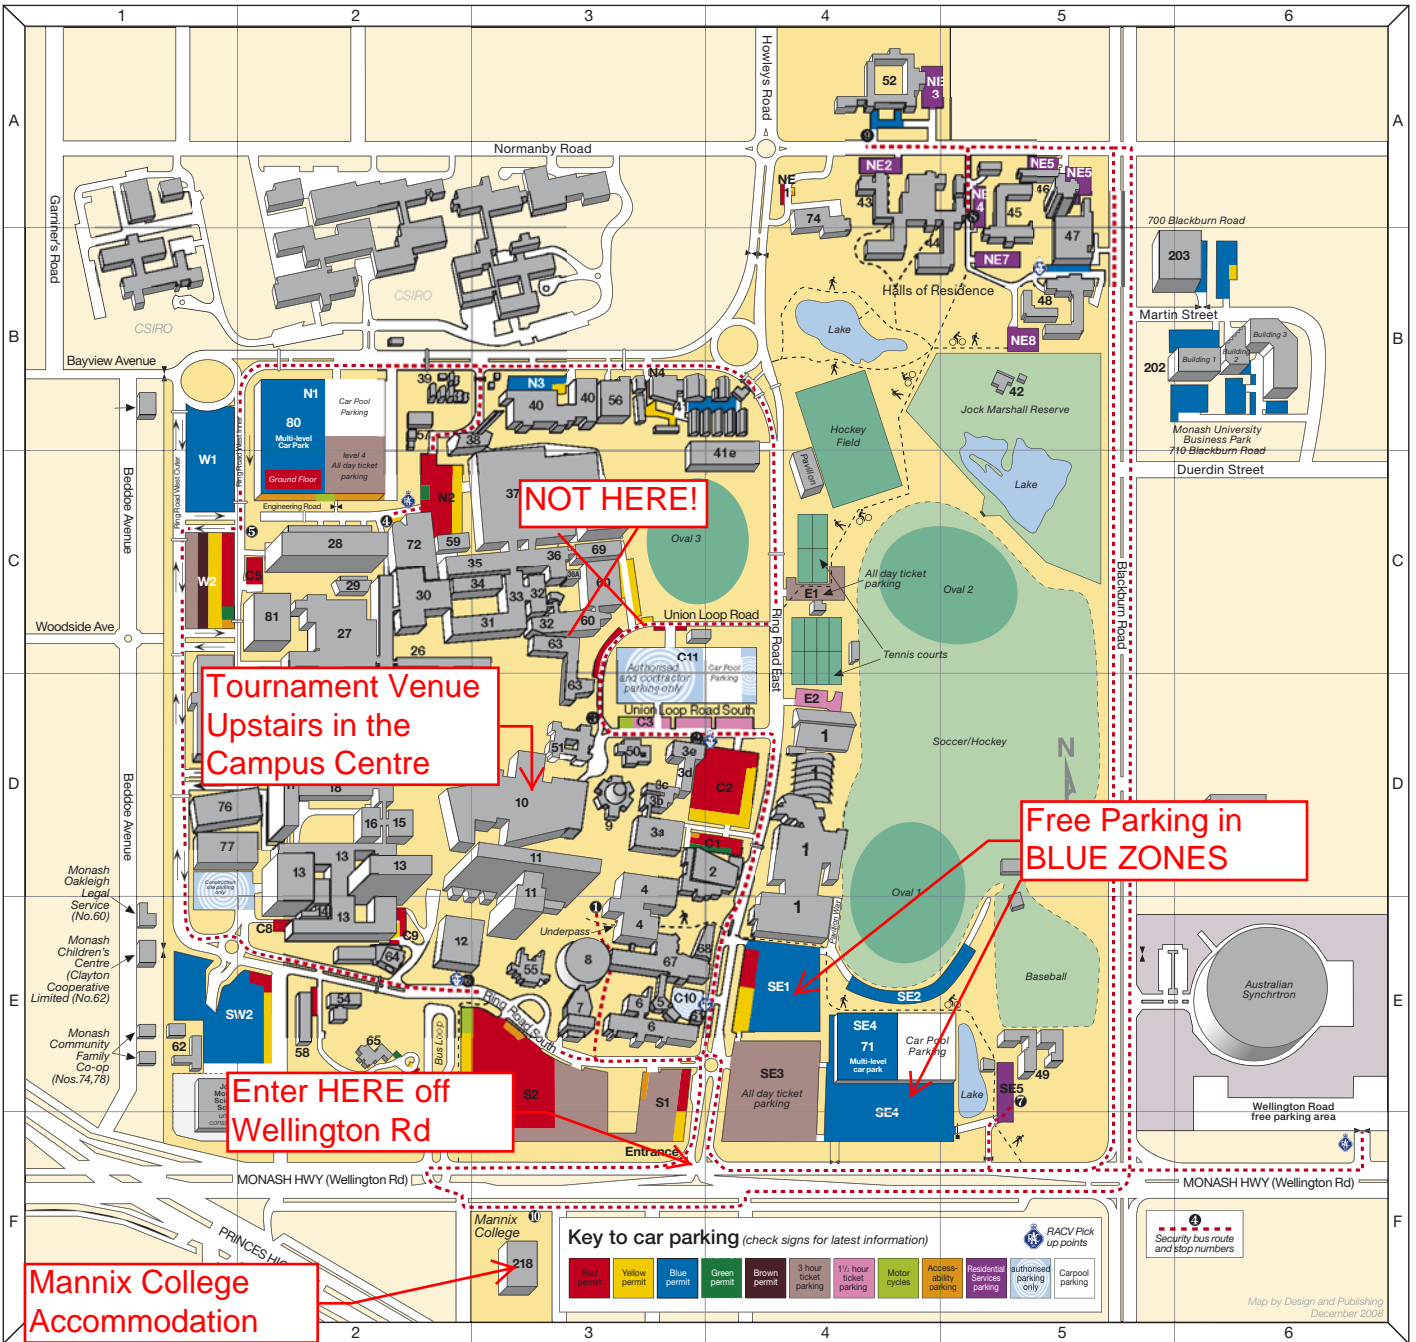

Monash University Clayton campus

Building index

- 1 Monash Sport D4
- 2 Sir Robert Blackwood Concert Hall D4
- 3a Administration Building 3a D3
- 3b Administration Building 3b D3
- 3c Administration Building 3c D3
- 3d Administration Building 3d D3
- 3e Administration Building 3e D3
- 4 Sir Louis Matheson Library E3
- 5 Krongold Centre E3
- 6 Education E3
- 7 Alexander Theatre E3
- 8 Rotunda E3
- 9 Religious Centre D3
- 10 **Campus Centre D3**
- 11 Humanities D3
- 12 Law including Law Library E2
- 13 Medicine D2
- 14 Teaching Facilities Support Unit E2
- 15 Centre for Medical and Health Sciences Education D2
- 16 Biochemistry Teaching Laboratories D2
- 17 Biology D2

- 18 Senior Zoology D2
- 19 Central Science Block D2
- 20 First Year Chemistry D2
- 21 Zoology Lecture Theatres D2
- 22 First Year Biology D2
- 23 Senior Chemistry D2
- 24 Western Science Lecture Theatres D2
- 25 Eastern Science Lecture Theatres D2
- 26 Physics and Computer Science D3
- 27 Senior Physics D3
- 28 Mathematics and Information Technology Services C2
- 29 Northern Science Lecture Theatres C2
- 30 Hargrave-Andrew Library and Cafeteria and Facilities and Conference Office C2
- 31 Engineering Building 31 C3
- 32 Engineering Lecture Theatres C3
- 33 Engineering Building 33 C3
- 34 Engineering Building 34 C3
- 35 Engineering Building 35 C3
- 36 Engineering Building 36 C3
- 36a Engineering Building 36A C3