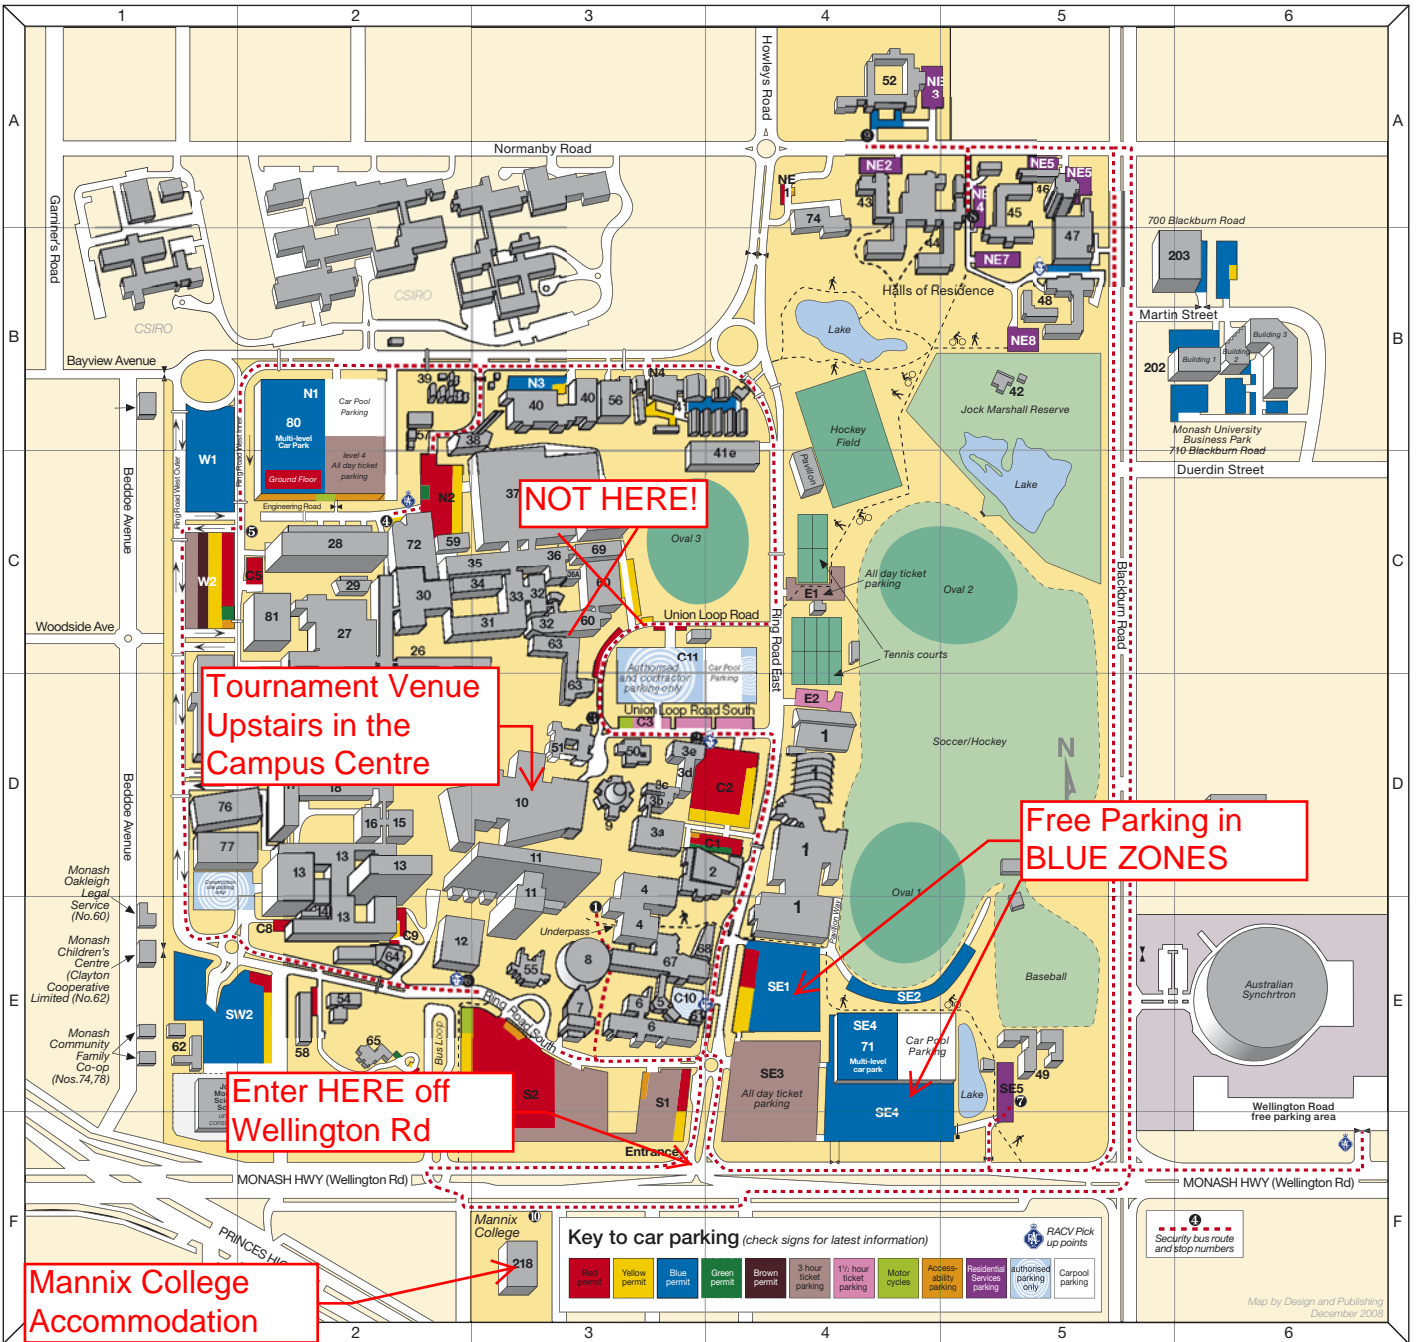

## Building index

- 1 Monash Sport D4
- 2 Sir Robert Blackwood Concert Hall D4
- 3a Administration Building 3a D3
- 3b Administration Building 3b D3
- 3c Administration Building 3c D3
- 3d Administration Building 3d D3
- 3e Administration Building 3e D3
- 4 Sir Louis Matheson Library E3
- 5 Krongold Centre E3
- 6 Education E3
- 7 Alexander Theatre E3
- 8 Rotunda E3
- 9 Religious Centre D3
- 10 **Campus Centre D3**
- 11 Humanities D3
- 12 Law including Law Library E2
- 13 Medicine D2
- 14 Teaching Facilities Support Unit E2
- 15 Centre for Medical and Health Sciences Education D2
- 16 Biochemistry Teaching Laboratories D2
- 17 Biology D2

- 18 Senior Zoology D2
- 19 Central Science Block D2
- 20 First Year Chemistry D2
- 21 Zoology Lecture Theatres D2
- 22 First Year Biology D2
- 23 Senior Chemistry D2
- 24 Western Science Lecture Theatres D2
- 25 Eastern Science Lecture Theatres D2
- 26 Physics and Computer Science D3
- 27 Senior Physics D3
- 28 Mathematics and Information Technology Services C2
- 29 Northern Science Lecture Theatres C2
- 30 Hargrave-Andrew Library and Cafeteria and Facilities and Conference Office C2
- 31 Engineering Building 31 C3
- 32 Engineering Lecture Theatres C3
- 33 Engineering Building 33 C3
- 34 Engineering Building 34 C3
- 35 Engineering Building 35 C3
- 36 Engineering Building 36 C3
- 36a Engineering Building 36A C3